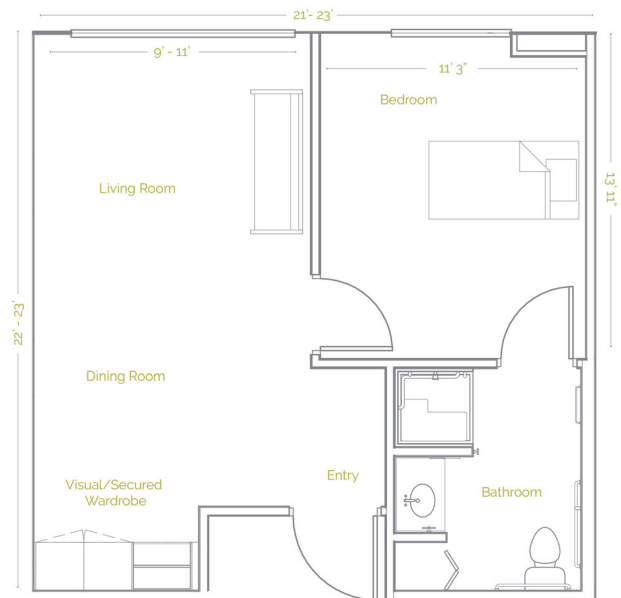

## FLOOR PLANS

MEMORY CARE  
STUDIO

MEMORY CARE  
1 BEDROOM

All square footages are approximate

First & Main New Albany  
245 East Main Street  
New Albany, OH 43054  
740-513-3044  
www.FirstAndMainNewAlbany.com  
ALF ID #2771R