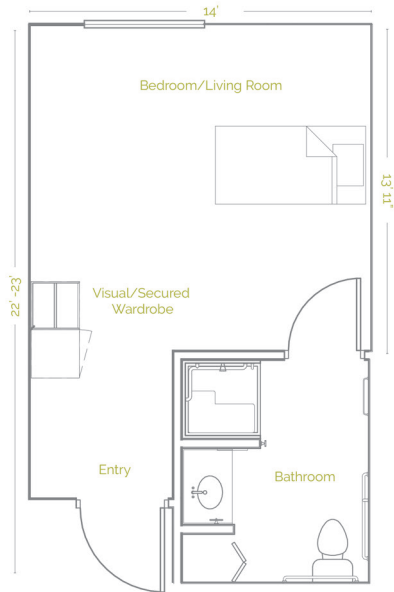

## FLOOR PLANS

MEMORY CARE  
STUDIO

MEMORY CARE  
1 BEDROOM

All square footages are approximate

First & Main New Albany  
245 East Main Street  
New Albany, OH 43054  
740-513-3044  
www.FirstAndMainNewAlbany.com  
ALF ID #2771R